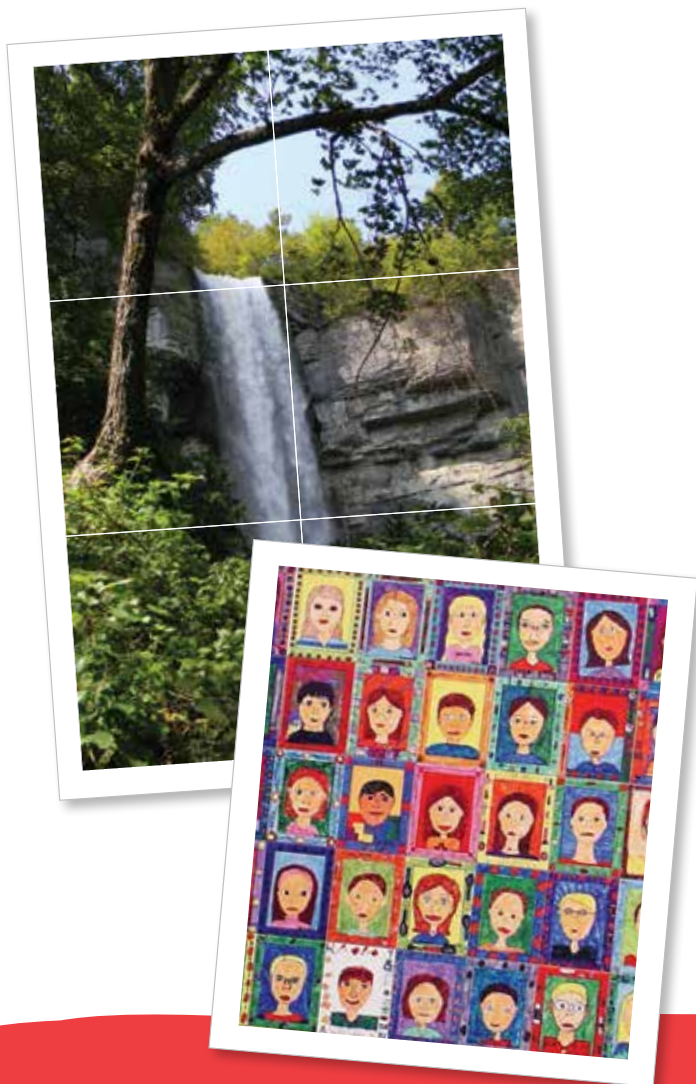

Tile/Mural Wall Programs

- Create colorful Tile Walls featuring each child's artwork or a Tile Mural from a single work of art, photograph or logo.
- Earn profits of 50% or more!
- Choose from 4 1/4" x 4 1/4", 6" x 6" or 6" x 8" high-gloss ceramic tiles.
- All tiles are UV resistant for lasting durability. Designed for use on internal walls only.
- To view additional images, visit our Tile Wall Gallery Page at www.originalworks.com/tile-walls