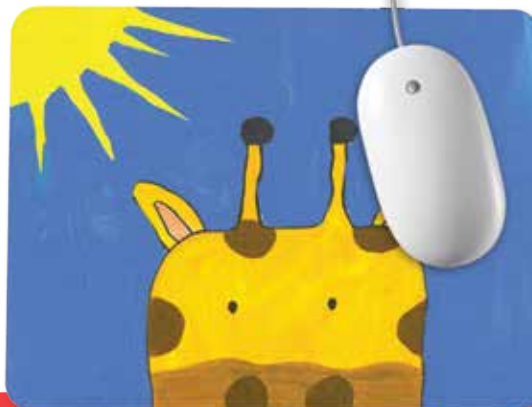

Wooden Coasters

High-gloss, 4 1/4" wooden coasters. 3" x 2 1/4" artwork image is framed by segments of the same image, creating a truly unique look. Sold in sets of 2.

Notecards (Set of 8 or 24)

Full-color image on the front of 5 1/4" x 4 1/4" gloss cardstock. Each card comes with white envelope. Sold in sets of 8 or 24 cards.

Computer Mouse Pad

Full-color image printed edge-to-edge on white foam pad. 7 1/3" x 9 5/8".

Products are available in vertical and horizontal orientations.

Pillowcase

This 20" x 29" pillowcase is made of 180 thread-count 50/50 cotton-poly fabric. Features extra-large 10" x 13" image. (Pillow not included.)