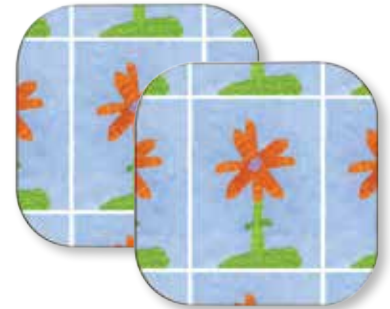

Customer Favorites

Horizontal Artwork

Night Light

Attractive white frame designed to accent any décor. Wall plug completely rotates for both vertical and horizontal images. Frame dimension is 3" x 2 5/8". Image size 2 3/4" x 2 1/4". 5-watt bulb included.

Plug completely rotates!

Vertical Artwork

T-Shirt

High-quality cotton-poly blend fabric. 8" x 10" full-color image on front. Sizes: Youth small to adult XXL.

Quilt Block

Made from quality, durable 100% cotton-muslin fabric. Dimension: 7 1/2" x 9 1/2". Image: 6 1/4" x 8 1/4".

Wooden Coasters

High-gloss, 4 1/4" wooden coasters. 3" x 2 1/4" artwork image is framed by segments of the same image, creating a truly unique look. Sold in sets of 2.

Notecards (Set of 8 or 24)

Full-color image on the front of 5 1/4" x 4 1/4" gloss cardstock. Each card comes with white envelope. Sold in sets of 8 or 24 cards.

Computer Mouse Pad

Full-color image printed edge-to-edge on white foam pad. 7 1/3" x 9 5/8".

Products are available in vertical and horizontal orientations.