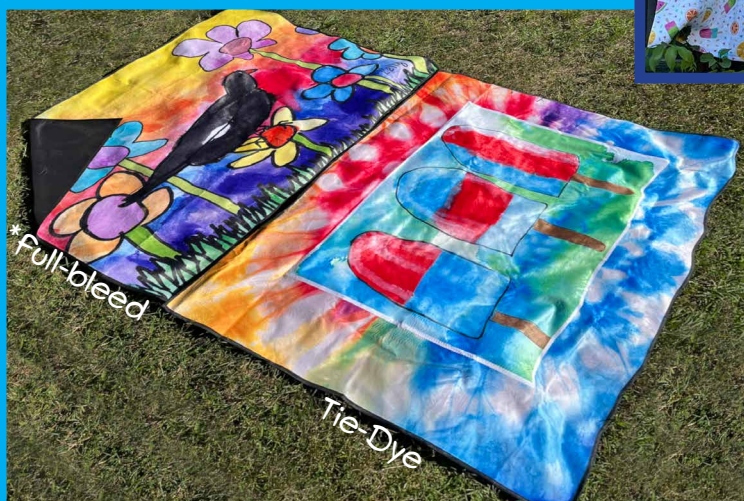

Picnic Blanket: Made of microfiber polyester with an oxford lining, our 50" x 60" picnic blanket features your choice of a 31" x 41" image on a Tie-Dyed background, or a Full Bleed* image that covers the blanket edge-to-edge

*Due to the overall product dimensions, on full-bleed reproductions up to 20% of the artwork image may be lost during processing.