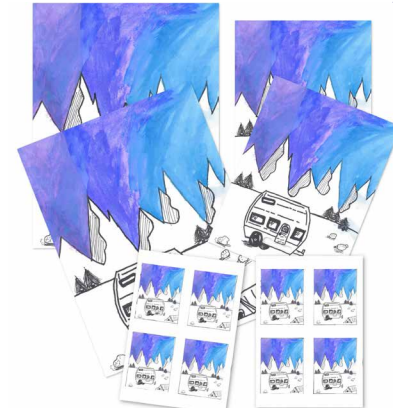

Office Essentials

1. **1. Note Cards (8)**
   8 folded cards with envelopes
   5 1/4" x 4 1/4"
2. **2. Memo Pad**
   4" x 5" with 80 blank pages
3. **3. Mini Art Easel**
   4" easel with 2 3/4" x 3" image
4. **4. Mousepad**
   7 1/2" x 9 5/8" with rubber backing

In the Kitchen

1. **1. Tile/Trivet**
   6" x 8" Ceramic
2. **2. Kitchen Towel**
   17" x 30" plain weave towel with hanging loop. Image: 8" x 10"
3. **3. Jar Opener**
   6" durable rubber with colorful background. Image: 3 1/2" x 4 1/2"
4. **4. 11oz. Mug**
   11 oz white ceramic. Image: 2 1/4" x 3"

Take It!

- **Beverage Hugger**
  Neoprene wrap with velcro closure. 2 3/4" x 3 3/4" image printed twice
- **Key Chain**
  Aluminum 1 1/4" x 1 1/4"
  Image on both sides
- **Canvas Tote Bag**
  Cotton-canvas 15"x15"
  3" gusset with colored handles
  Image: 8" x 10"

Gift It!

- **12 Month Calendar**
  Durable polyester synthetic stock. Water resistant & tear-proof. 6 1/4" x 8" full color image.
- **Lens Cloth (single)**
  7" x 5 1/2" microfiber cloth
- **Pillowcase**
  20" x 29" Cotton-Poly blend
  Image size: 10" x 13"

Display It!

- **Matted Prints**
  8" x 10" mat available in black or white. Image: 4 1/2" x 6"
- **Quilt Block**
  7 1/2" x 9 1/2" Cotton Muslin
  Image: 6 1/4" x 8 1/4"
- **Wind Spinner**
  6" multicolor metal spinner
  Image: 2" x 2 3/4"

Package It!

- **Variety Magnet Pack**
  2 Regular 4" x 5" Magnets
  1 Large 5" x 6" Magnet
- **Note Card Bonus Pack (24)**
  24 Notecards with envelopes
- **Mega Magnet Pack**
  2 Regular 4" x 5" Magnets
  2 Large 5" x 6" Magnets
  2 Sets of Mini Magnets